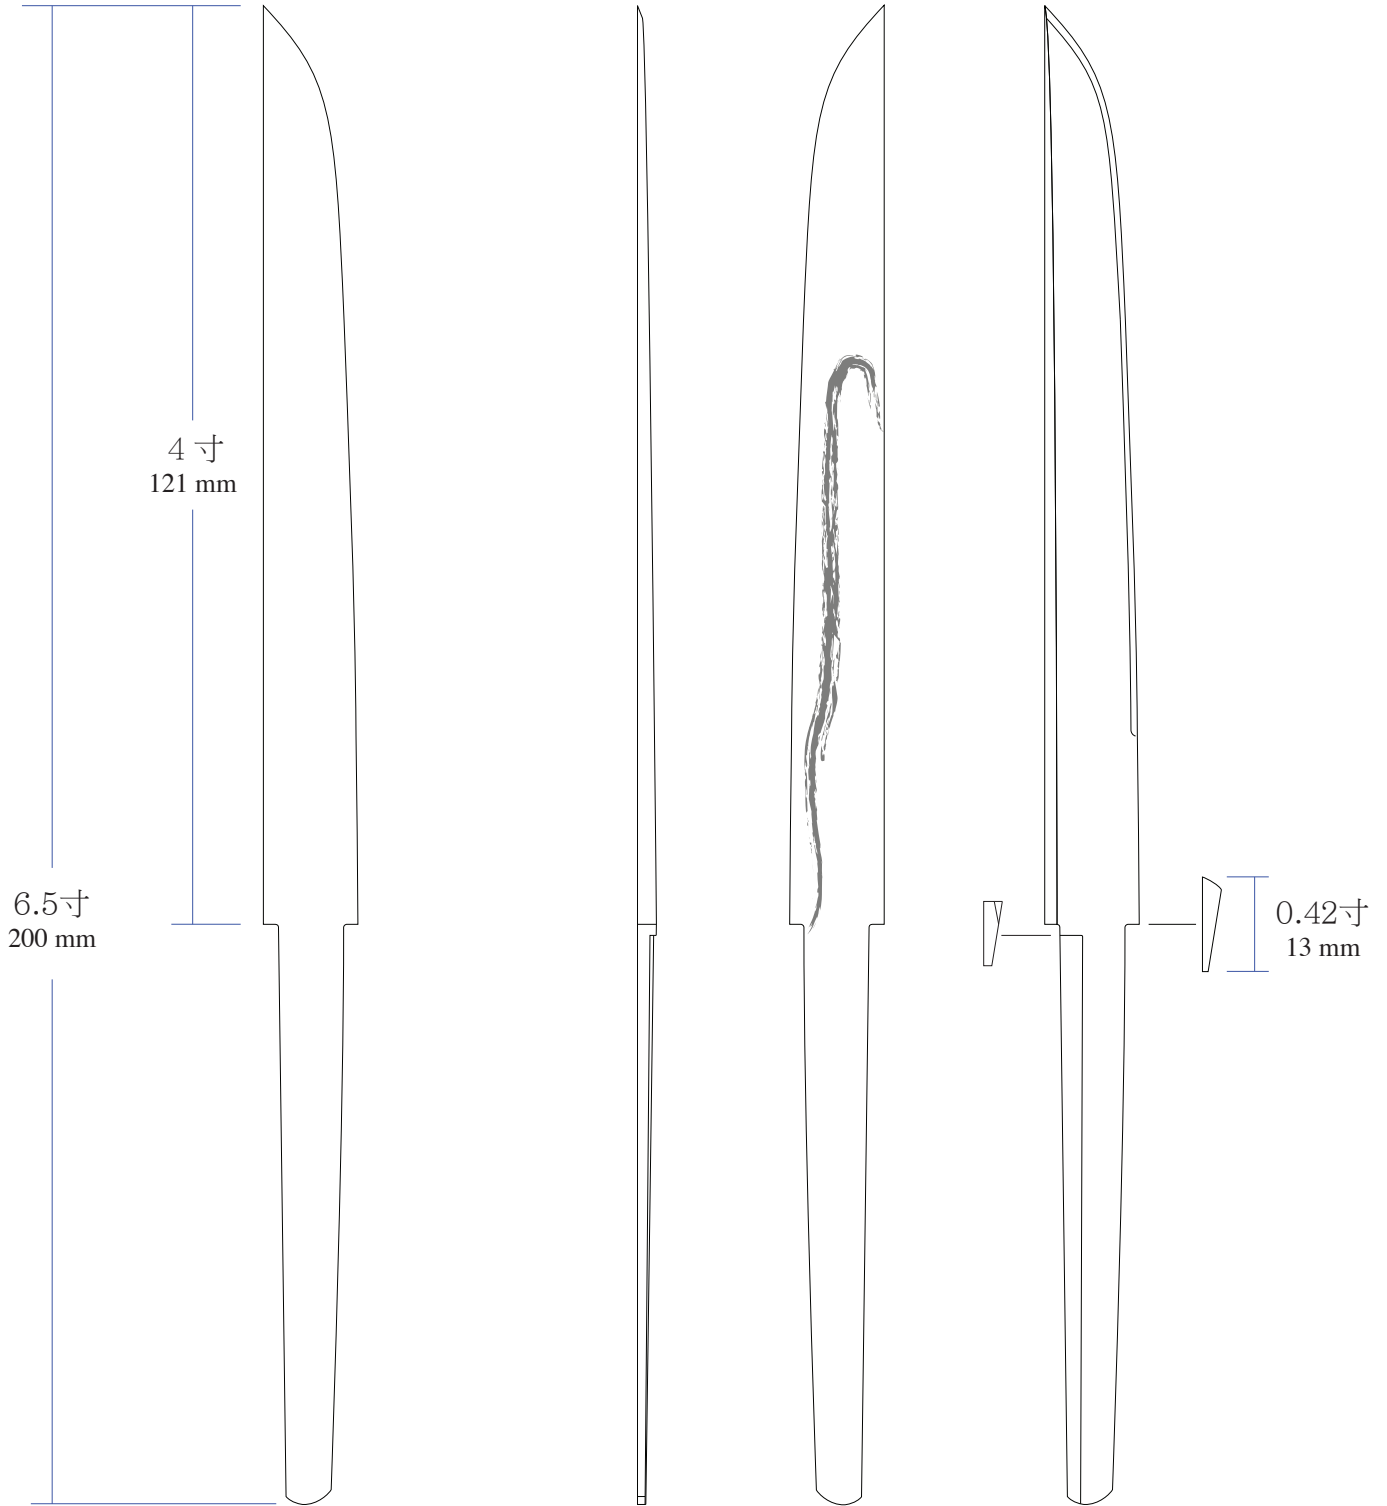

# 小刀型

KOGATANA PATTERN AND REFERENCE  
by *Pierre Nadeau* - 2010 - [www.soulsmithing.com](http://www.soulsmithing.com)

SCALE 1:1

1 sun (1 寸)

1 cm

When printing, verify with the above lengths

3.03022 cm  
= 0.1 shaku (尺)  
= 1 sun (寸)  
= 10 bu (分)  
= 100 rin (厘)